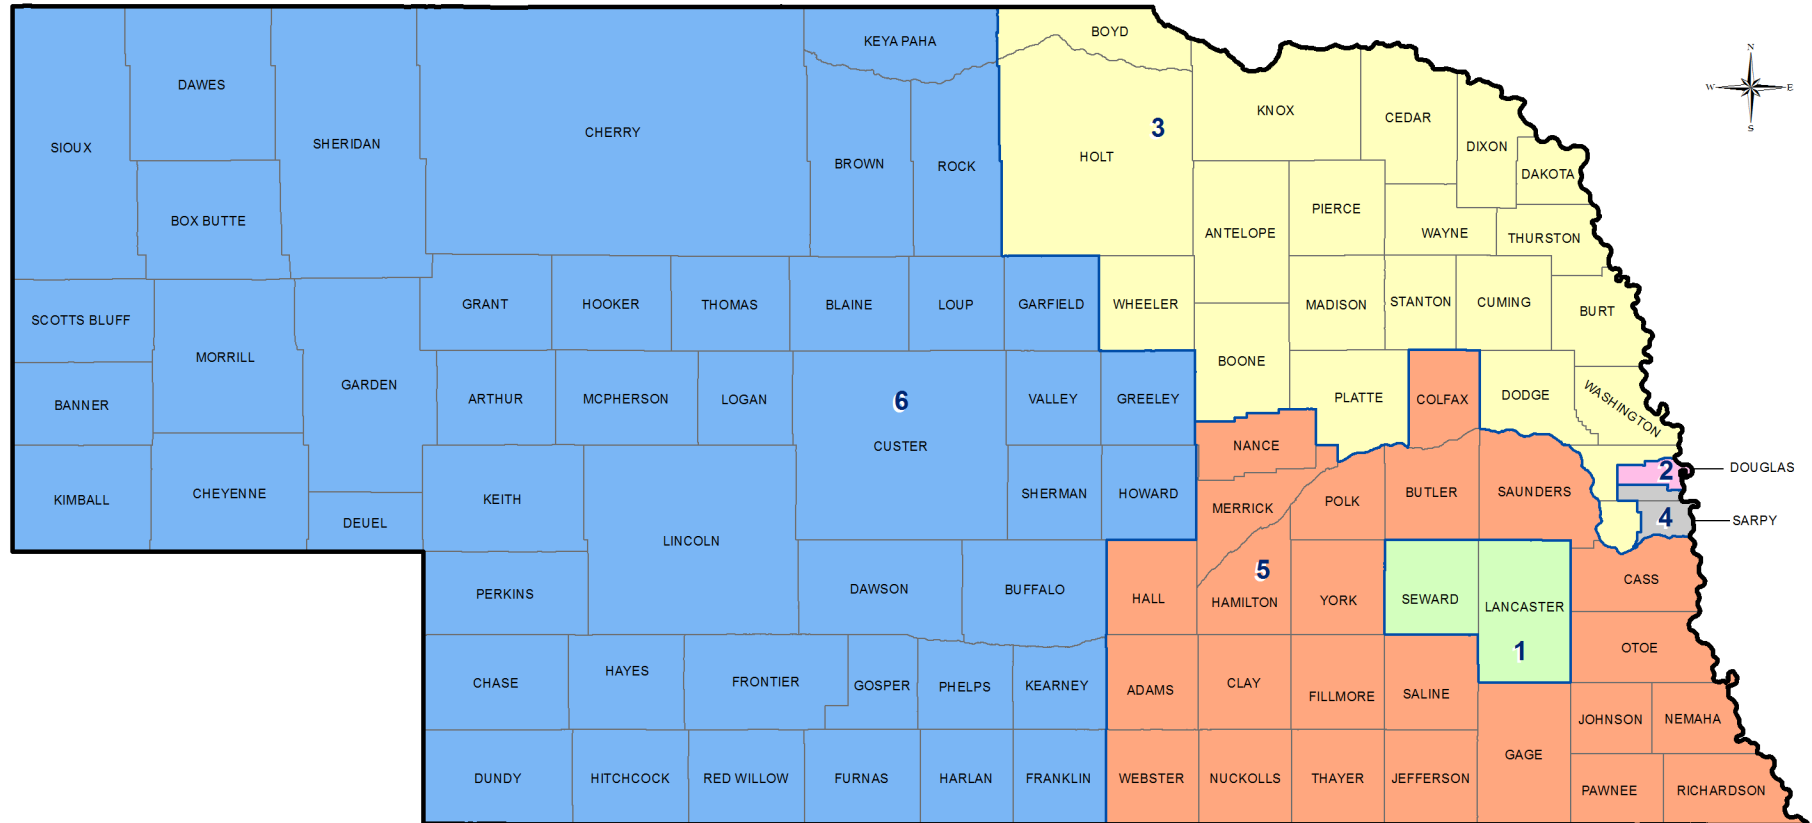

# Nebraska Supreme Court Judicial Districts - LB 699 (2011)

(Districts took effect May 27, 2011)

**Geographic Information Systems**  
Map Created by: Trisha Schlake, GIS Specialist  
Source: U.S. Census Bureau  
Date Created: 6-27-2011