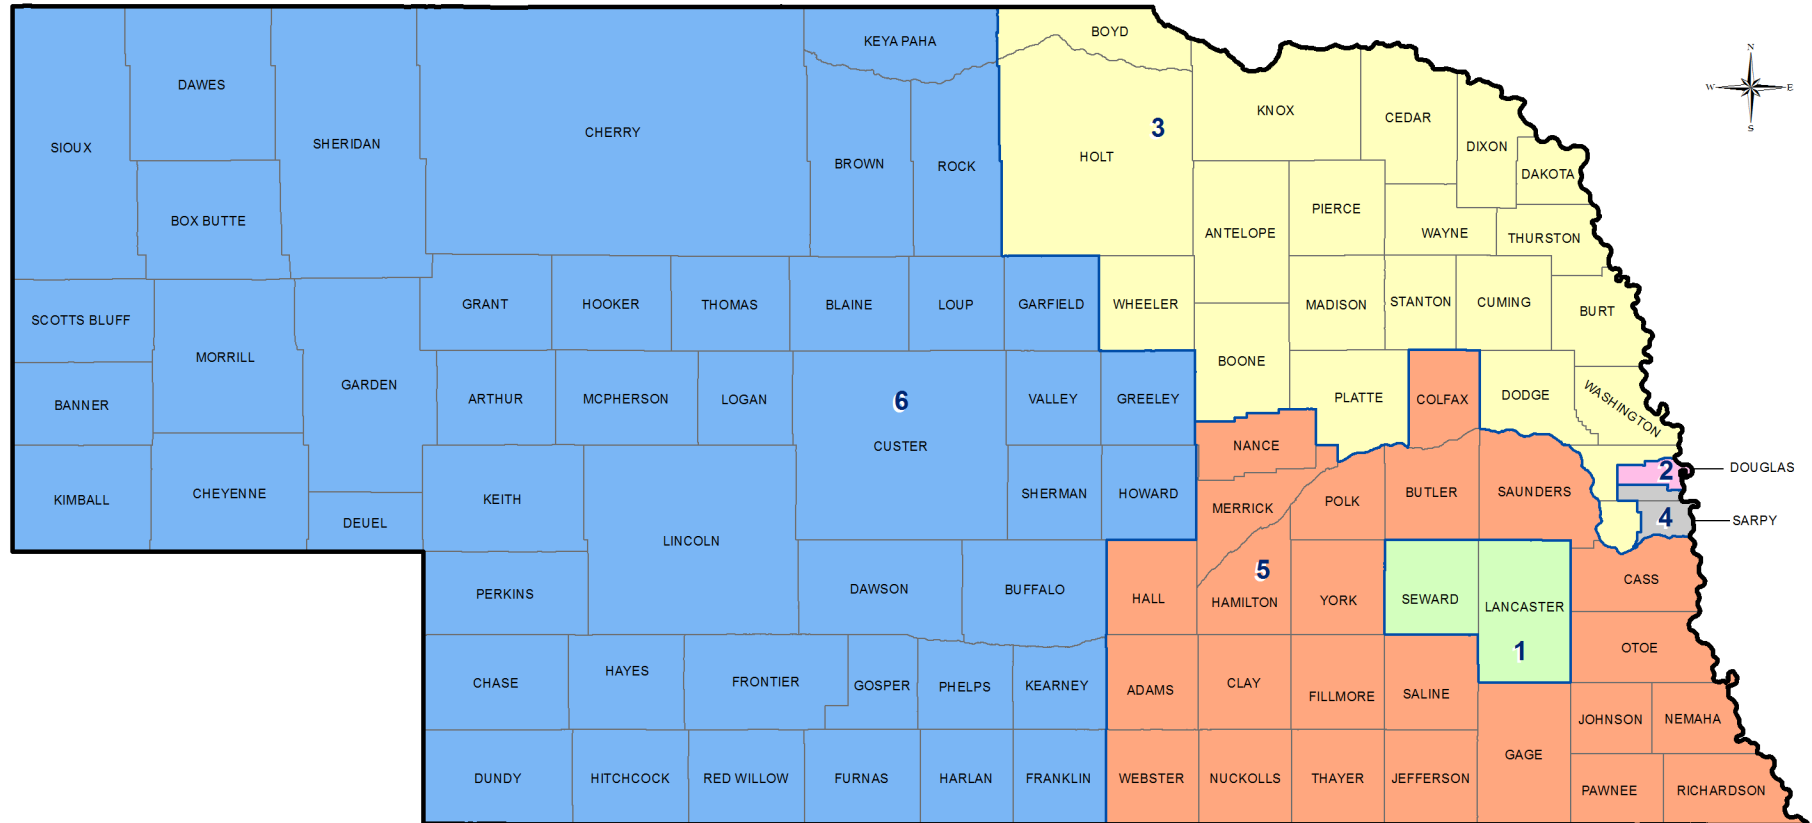

Nebraska Supreme Court Judicial Districts - LB 699 (2011)

(Districts took effect May 27, 2011)

Geographic Information Systems
Map Created by: Trisha Schlake, GIS Specialist
Source: U.S. Census Bureau
Date Created: 6-27-2011