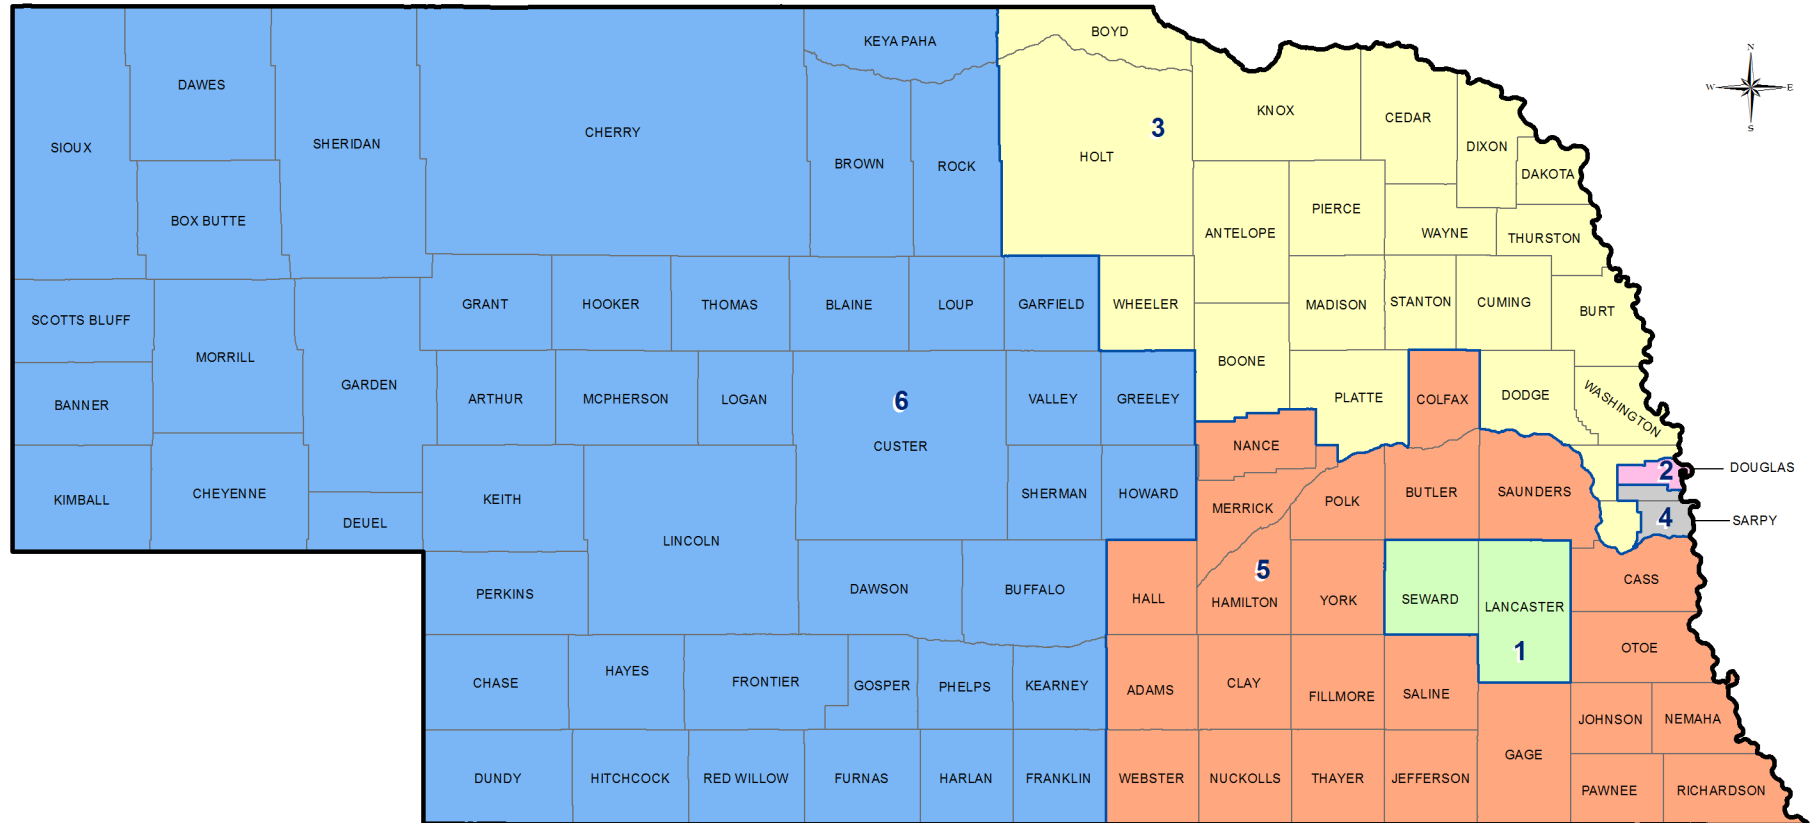

Nebraska Supreme Court Judicial Districts - LB 699 (2011)

(Districts took effect May 27, 2011)

Geographic Information Systems
Map Created by: Trisha Schlake, GIS Specialist
Source: U.S. Census Bureau
Date Created: 6-27-2011