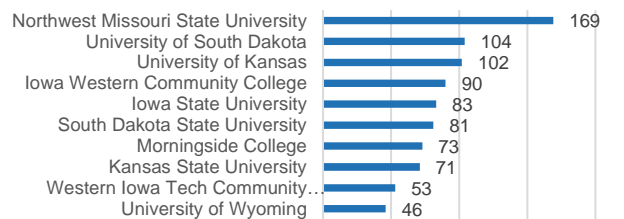

In-Migration of Out-of-State First-Time-Freshmen

Out-Migration of Nebraska Resident First-Time-Freshmen

Top 10 Nebraska Schools Attended by Out-of-State First-Time Freshmen

Top 10 Out-of-State Schools Attended by Nebraska Resident First-Time Freshmen

State	In-Migration of Out-of-State First-Time Freshmen	Out-Migration of Nebraska Resident First-Time Freshmen	Net-Migration
Alabama	6	10	-4
Alaska	10	0	10
Arizona	91	58	33
Arkansas	10	9	1
California	221	50	171
Colorado	591	120	471
Connecticut	7	5	2
Delaware	0	0	0
District of Columbia	1	11	-10
Florida	68	39	29
Georgia	32	16	16
Hawaii	75	2	73
Idaho	11	24	-13
Illinois	305	83	222
Indiana	22	32	-10
Iowa	441	493	-52
Kansas	300	386	-86
Kentucky	3	7	-4
Louisiana	2	7	-5
Maine	2	2	0
Maryland	11	7	4
Massachusetts	18	31	-13
Michigan	33	13	20
Minnesota	375	99	276
Mississippi	4	5	-1
Missouri	243	373	-130
Montana	11	4	7
Nevada	16	3	13
New Hampshire	1	3	-2
New Jersey	10	3	7
New Mexico	16	5	11
New York	15	51	-36
North Carolina	16	12	4
North Dakota	28	16	12
Ohio	17	33	-16
Oklahoma	27	46	-19
Oregon	10	10	0
Pennsylvania	9	12	-3
Rhode Island	2	1	1
South Carolina	2	8	-6
South Dakota	225	370	-145
Tennessee	14	14	0
Texas	210	60	150
Utah	34	37	-3
Vermont	1	0	1
Virginia	18	11	7
Washington	33	15	18
West Virginia	0	2	-2
Wisconsin	97	37	60
Wyoming	70	108	-38
<b>Total</b>	<b>3,764</b>	<b>2,743</b>	<b>1,021</b>