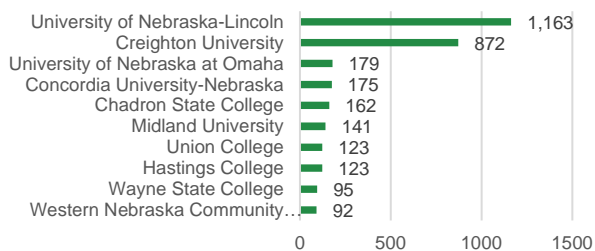

In-Migration of Out-of-State First-Time-Freshmen

Out-Migration of Nebraska Resident First-Time-Freshmen

Top 10 Nebraska Schools Attended by Out-of-State First-Time Freshmen

Top 10 Out-of-State Schools Attended by Nebraska Resident First-Time Freshmen

State	In-Migration of Out-of-State First-Time Freshmen	Out-Migration of Nebraska Resident First-Time Freshmen	Net-Migration
Alabama	6	10	-4
Alaska	10	0	10
Arizona	91	58	33
Arkansas	10	9	1
California	221	50	171
Colorado	591	120	471
Connecticut	7	5	2
Delaware	0	0	0
District of Columbia	1	11	-10
Florida	68	39	29
Georgia	32	16	16
Hawaii	75	2	73
Idaho	11	24	-13
Illinois	305	83	222
Indiana	22	32	-10
Iowa	441	493	-52
Kansas	300	386	-86
Kentucky	3	7	-4
Louisiana	2	7	-5
Maine	2	2	0
Maryland	11	7	4
Massachusetts	18	31	-13
Michigan	33	13	20
Minnesota	375	99	276
Mississippi	4	5	-1
Missouri	243	373	-130
Montana	11	4	7
Nevada	16	3	13
New Hampshire	1	3	-2
New Jersey	10	3	7
New Mexico	16	5	11
New York	15	51	-36
North Carolina	16	12	4
North Dakota	28	16	12
Ohio	17	33	-16
Oklahoma	27	46	-19
Oregon	10	10	0
Pennsylvania	9	12	-3
Rhode Island	2	1	1
South Carolina	2	8	-6
South Dakota	225	370	-145
Tennessee	14	14	0
Texas	210	60	150
Utah	34	37	-3
Vermont	1	0	1
Virginia	18	11	7
Washington	33	15	18
West Virginia	0	2	-2
Wisconsin	97	37	60
Wyoming	70	108	-38
<b>Total</b>	<b>3,764</b>	<b>2,743</b>	<b>1,021</b>