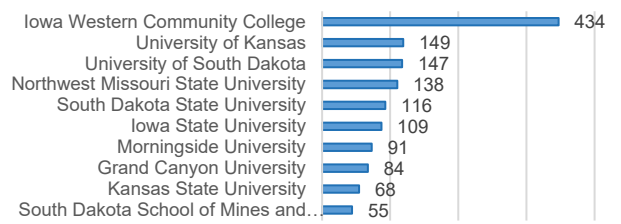

Fall 2022 First-Time Freshmen Migration

March 2024

In-Migration of Out-of-State First-Time Freshmen

Out-Migration of Nebraska Resident First-Time Freshmen

Top 10 Nebraska Schools Attended by Out-of-State First-Time Freshmen

Top 10 Out-of-State Schools Attended by Nebraska Resident First-Time Freshmen

State	In-Migration of Out-of-State First-Time Freshmen	Out-Migration of Nebraska Resident First-Time Freshmen	Net-Migration
Alabama	8	22	-14
Alaska	12	3	9
Arizona	98	181	-83
Arkansas	7	19	-12
California	187	55	132
Colorado	473	86	387
Connecticut	4	10	-6
Delaware	2	1	1
District of Columbia	0	14	-14
Florida	53	61	-8
Georgia	21	14	7
Hawaii	52	5	47
Idaho	13	15	-2
Illinois	221	81	140
Indiana	12	33	-21
Iowa	427	891	-464
Kansas	371	387	-16
Kentucky	4	3	1
Louisiana	10	11	-1
Maine	3	6	-3
Maryland	18	10	8
Massachusetts	6	28	-22
Michigan	21	35	-14
Minnesota	320	115	205
Mississippi	5	6	-1
Missouri	201	294	-93
Montana	7	18	-11
Nevada	30	3	27
New Hampshire	2	4	-2
New Jersey	11	7	4
New Mexico	14	4	10
New York	14	47	-33
North Carolina	10	15	-5
North Dakota	37	34	3
Ohio	17	42	-25
Oklahoma	31	35	-4
Oregon	13	20	-7
Pennsylvania	15	17	-2
Rhode Island	1	2	-1
South Carolina	5	14	-9
South Dakota	265	463	-198
Tennessee	14	27	-13
Texas*	233	73	160
Utah	16	31	-15
Vermont	0	5	-5
Virginia	23	14	9
Washington	31	16	15
West Virginia	0	0	0
Wisconsin	101	41	60
Wyoming	74	97	-23
Total	3,513	3,415	98