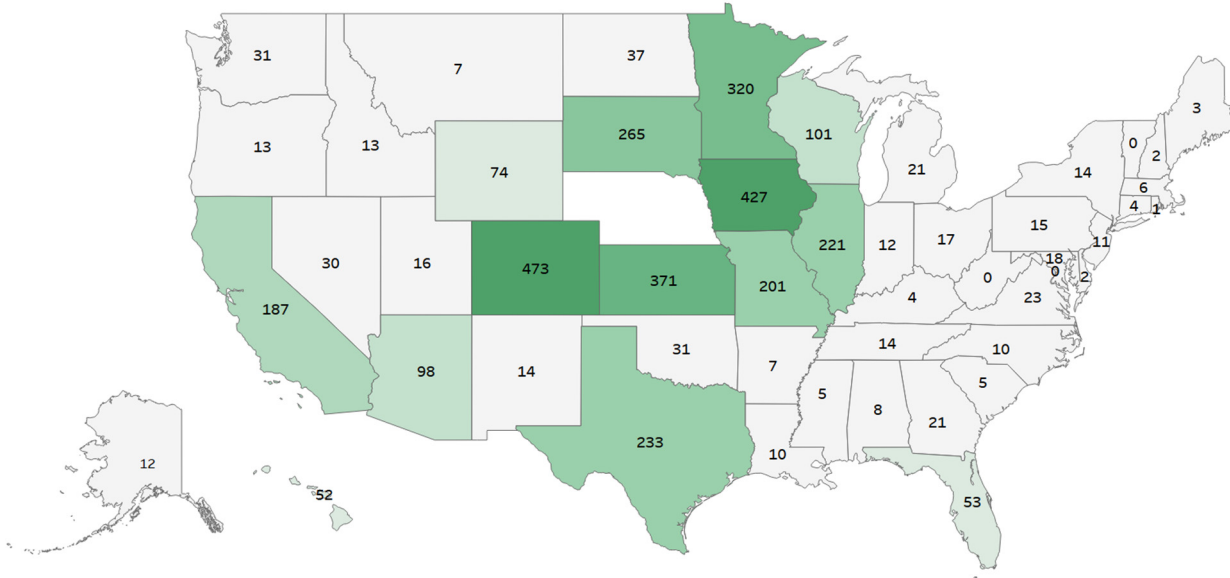

Fall 2022 First-Time Freshmen Migration

March 2024

In-Migration of Out-of-State First-Time Freshmen

Out-Migration of Nebraska Resident First-Time Freshmen

Top 10 Nebraska Schools Attended by Out-of-State First-Time Freshmen

Top 10 Out-of-State Schools Attended by Nebraska Resident First-Time Freshmen

State	In-Migration of Out-of-State First-Time Freshmen	Out-Migration of Nebraska Resident First-Time Freshmen	Net-Migration
Alabama	8	22	-14
Alaska	12	3	9
Arizona	98	181	-83
Arkansas	7	19	-12
California	187	55	132
Colorado	473	86	387
Connecticut	4	10	-6
Delaware	2	1	1
District of Columbia	0	14	-14
Florida	53	61	-8
Georgia	21	14	7
Hawaii	52	5	47
Idaho	13	15	-2
Illinois	221	81	140
Indiana	12	33	-21
Iowa	427	891	-464
Kansas	371	387	-16
Kentucky	4	3	1
Louisiana	10	11	-1
Maine	3	6	-3
Maryland	18	10	8
Massachusetts	6	28	-22
Michigan	21	35	-14
Minnesota	320	115	205
Mississippi	5	6	-1
Missouri	201	294	-93
Montana	7	18	-11
Nevada	30	3	27
New Hampshire	2	4	-2
New Jersey	11	7	4
New Mexico	14	4	10
New York	14	47	-33
North Carolina	10	15	-5
North Dakota	37	34	3
Ohio	17	42	-25
Oklahoma	31	35	-4
Oregon	13	20	-7
Pennsylvania	15	17	-2
Rhode Island	1	2	-1
South Carolina	5	14	-9
South Dakota	265	463	-198
Tennessee	14	27	-13
Texas*	233	73	160
Utah	16	31	-15
Vermont	0	5	-5
Virginia	23	14	9
Washington	31	16	15
West Virginia	0	0	0
Wisconsin	101	41	60
Wyoming	74	97	-23
Total	3,513	3,415	98

Note. Only includes students who enrolled in college within 12 months of high school graduation. Students whose state of residence was unknown or not reported are excluded (in migration = 19; out migration = unknown). Outlying areas are excluded (in migration = 8; out migration = 1). Foreign students are excluded (in migration = 197; out migration = unknown). Students with Nebraska residency who went to college in Nebraska are excluded (N = 11,967). Does not include data for Texas State Technical College due to data quality concerns (N = 403). Source: Integrated Postsecondary Education Data System.