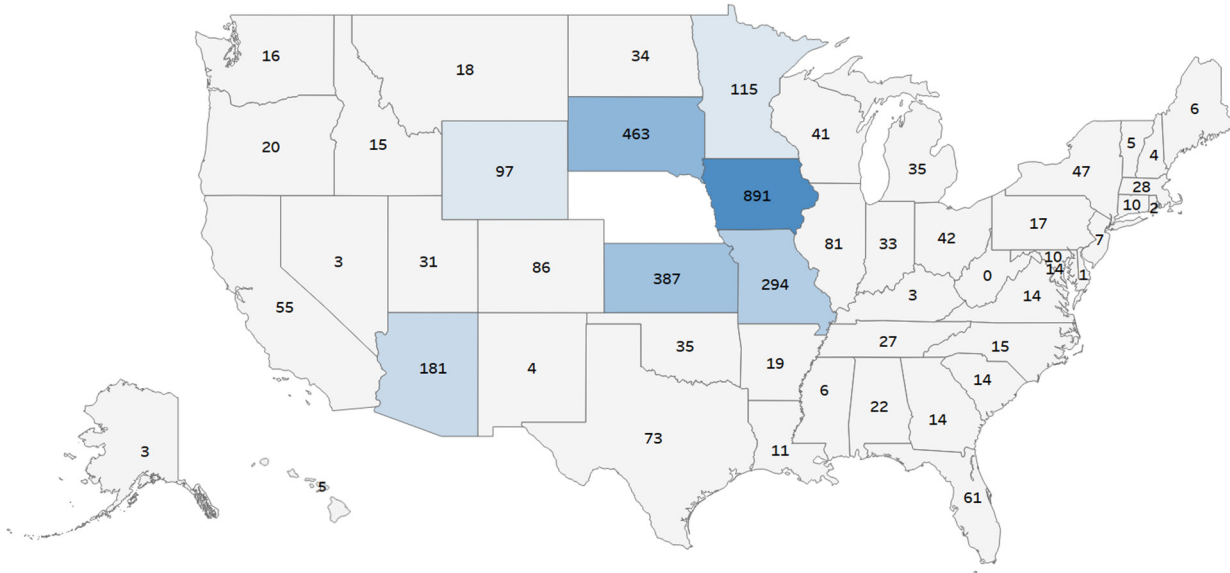

Fall 2022 First-Time Freshmen Migration

March 2024

In-Migration of Out-of-State First-Time Freshmen

Out-Migration of Nebraska Resident First-Time Freshmen

Top 10 Nebraska Schools Attended by Out-of-State First-Time Freshmen

Top 10 Out-of-State Schools Attended by Nebraska Resident First-Time Freshmen

State	In-Migration of Out-of-State First-Time Freshmen	Out-Migration of Nebraska Resident First-Time Freshmen	Net-Migration
Alabama	8	22	-14
Alaska	12	3	9
Arizona	98	181	-83
Arkansas	7	19	-12
California	187	55	132
Colorado	473	86	387
Connecticut	4	10	-6
Delaware	2	1	1
District of Columbia	0	14	-14
Florida	53	61	-8
Georgia	21	14	7
Hawaii	52	5	47
Idaho	13	15	-2
Illinois	221	81	140
Indiana	12	33	-21
Iowa	427	891	-464
Kansas	371	387	-16
Kentucky	4	3	1
Louisiana	10	11	-1
Maine	3	6	-3
Maryland	18	10	8
Massachusetts	6	28	-22
Michigan	21	35	-14
Minnesota	320	115	205
Mississippi	5	6	-1
Missouri	201	294	-93
Montana	7	18	-11
Nevada	30	3	27
New Hampshire	2	4	-2
New Jersey	11	7	4
New Mexico	14	4	10
New York	14	47	-33
North Carolina	10	15	-5
North Dakota	37	34	3
Ohio	17	42	-25
Oklahoma	31	35	-4
Oregon	13	20	-7
Pennsylvania	15	17	-2
Rhode Island	1	2	-1
South Carolina	5	14	-9
South Dakota	265	463	-198
Tennessee	14	27	-13
Texas*	233	73	160
Utah	16	31	-15
Vermont	0	5	-5
Virginia	23	14	9
Washington	31	16	15
West Virginia	0	0	0
Wisconsin	101	41	60
Wyoming	74	97	-23
Total	3,513	3,415	98

Note. Only includes students who enrolled in college within 12 months of high school graduation. Students whose state of residence was unknown or not reported are excluded (in migration = 19; out migration = unknown). Outlying areas are excluded (in migration = 8; out migration = 1). Foreign students are excluded (in migration = 197; out migration = unknown). Students with Nebraska residency who went to college in Nebraska are excluded (N = 11,967). Does not include data for Texas State Technical College due to data quality concerns (N = 403). Source: Integrated Postsecondary Education Data System.