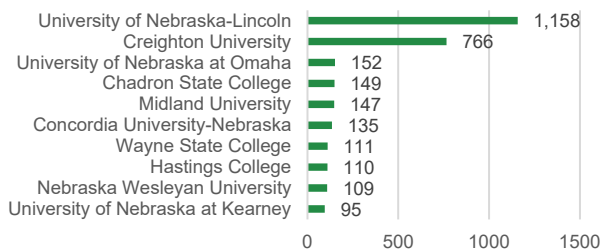

Fall 2022 First-Time Freshmen Migration

March 2024

In-Migration of Out-of-State First-Time Freshmen

Out-Migration of Nebraska Resident First-Time Freshmen

Top 10 Nebraska Schools Attended by Out-of-State First-Time Freshmen

Top 10 Out-of-State Schools Attended by Nebraska Resident First-Time Freshmen

State	In-Migration of Out-of-State First-Time Freshmen	Out-Migration of Nebraska Resident First-Time Freshmen	Net-Migration
Alabama	8	22	-14
Alaska	12	3	9
Arizona	98	181	-83
Arkansas	7	19	-12
California	187	55	132
Colorado	473	86	387
Connecticut	4	10	-6
Delaware	2	1	1
District of Columbia	0	14	-14
Florida	53	61	-8
Georgia	21	14	7
Hawaii	52	5	47
Idaho	13	15	-2
Illinois	221	81	140
Indiana	12	33	-21
Iowa	427	891	-464
Kansas	371	387	-16
Kentucky	4	3	1
Louisiana	10	11	-1
Maine	3	6	-3
Maryland	18	10	8
Massachusetts	6	28	-22
Michigan	21	35	-14
Minnesota	320	115	205
Mississippi	5	6	-1
Missouri	201	294	-93
Montana	7	18	-11
Nevada	30	3	27
New Hampshire	2	4	-2
New Jersey	11	7	4
New Mexico	14	4	10
New York	14	47	-33
North Carolina	10	15	-5
North Dakota	37	34	3
Ohio	17	42	-25
Oklahoma	31	35	-4
Oregon	13	20	-7
Pennsylvania	15	17	-2
Rhode Island	1	2	-1
South Carolina	5	14	-9
South Dakota	265	463	-198
Tennessee	14	27	-13
Texas*	233	73	160
Utah	16	31	-15
Vermont	0	5	-5
Virginia	23	14	9
Washington	31	16	15
West Virginia	0	0	0
Wisconsin	101	41	60
Wyoming	74	97	-23
Total	3,513	3,415	98